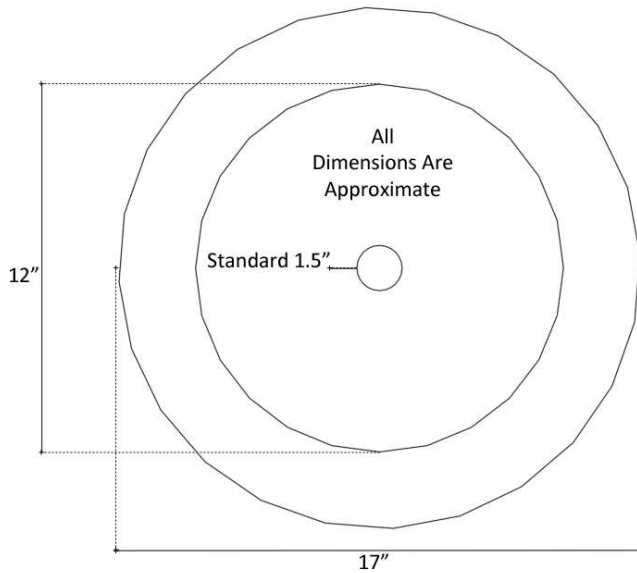

Description:

- Copper
- Drop-In or Undermount
- Use standard 1.5" drain
- Clean with mild soap
No abrasive chemicals

Available Finishes:

- DB** Dark Bronze
- WC** Weathered Copper
- PN** Polished Nickel
- SN** Satin Nickel
- PW** Pewter

Available Drains:

- D004** Grid Strainer
- D005** Lift and Turn
- D006** Pop-up w/ lift rod
- D101-** Decorative Drains
- D604**

DIMENSIONS WILL VARY. DO NOT use this sheet as a guide for countertop cuts.