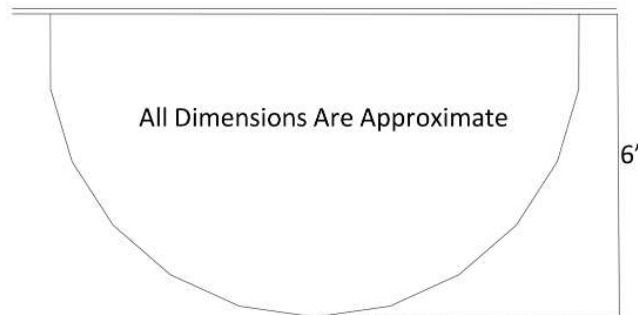

DIMENSIONS WILL VARY. DO NOT use this sheet as a guide for countertop cuts.